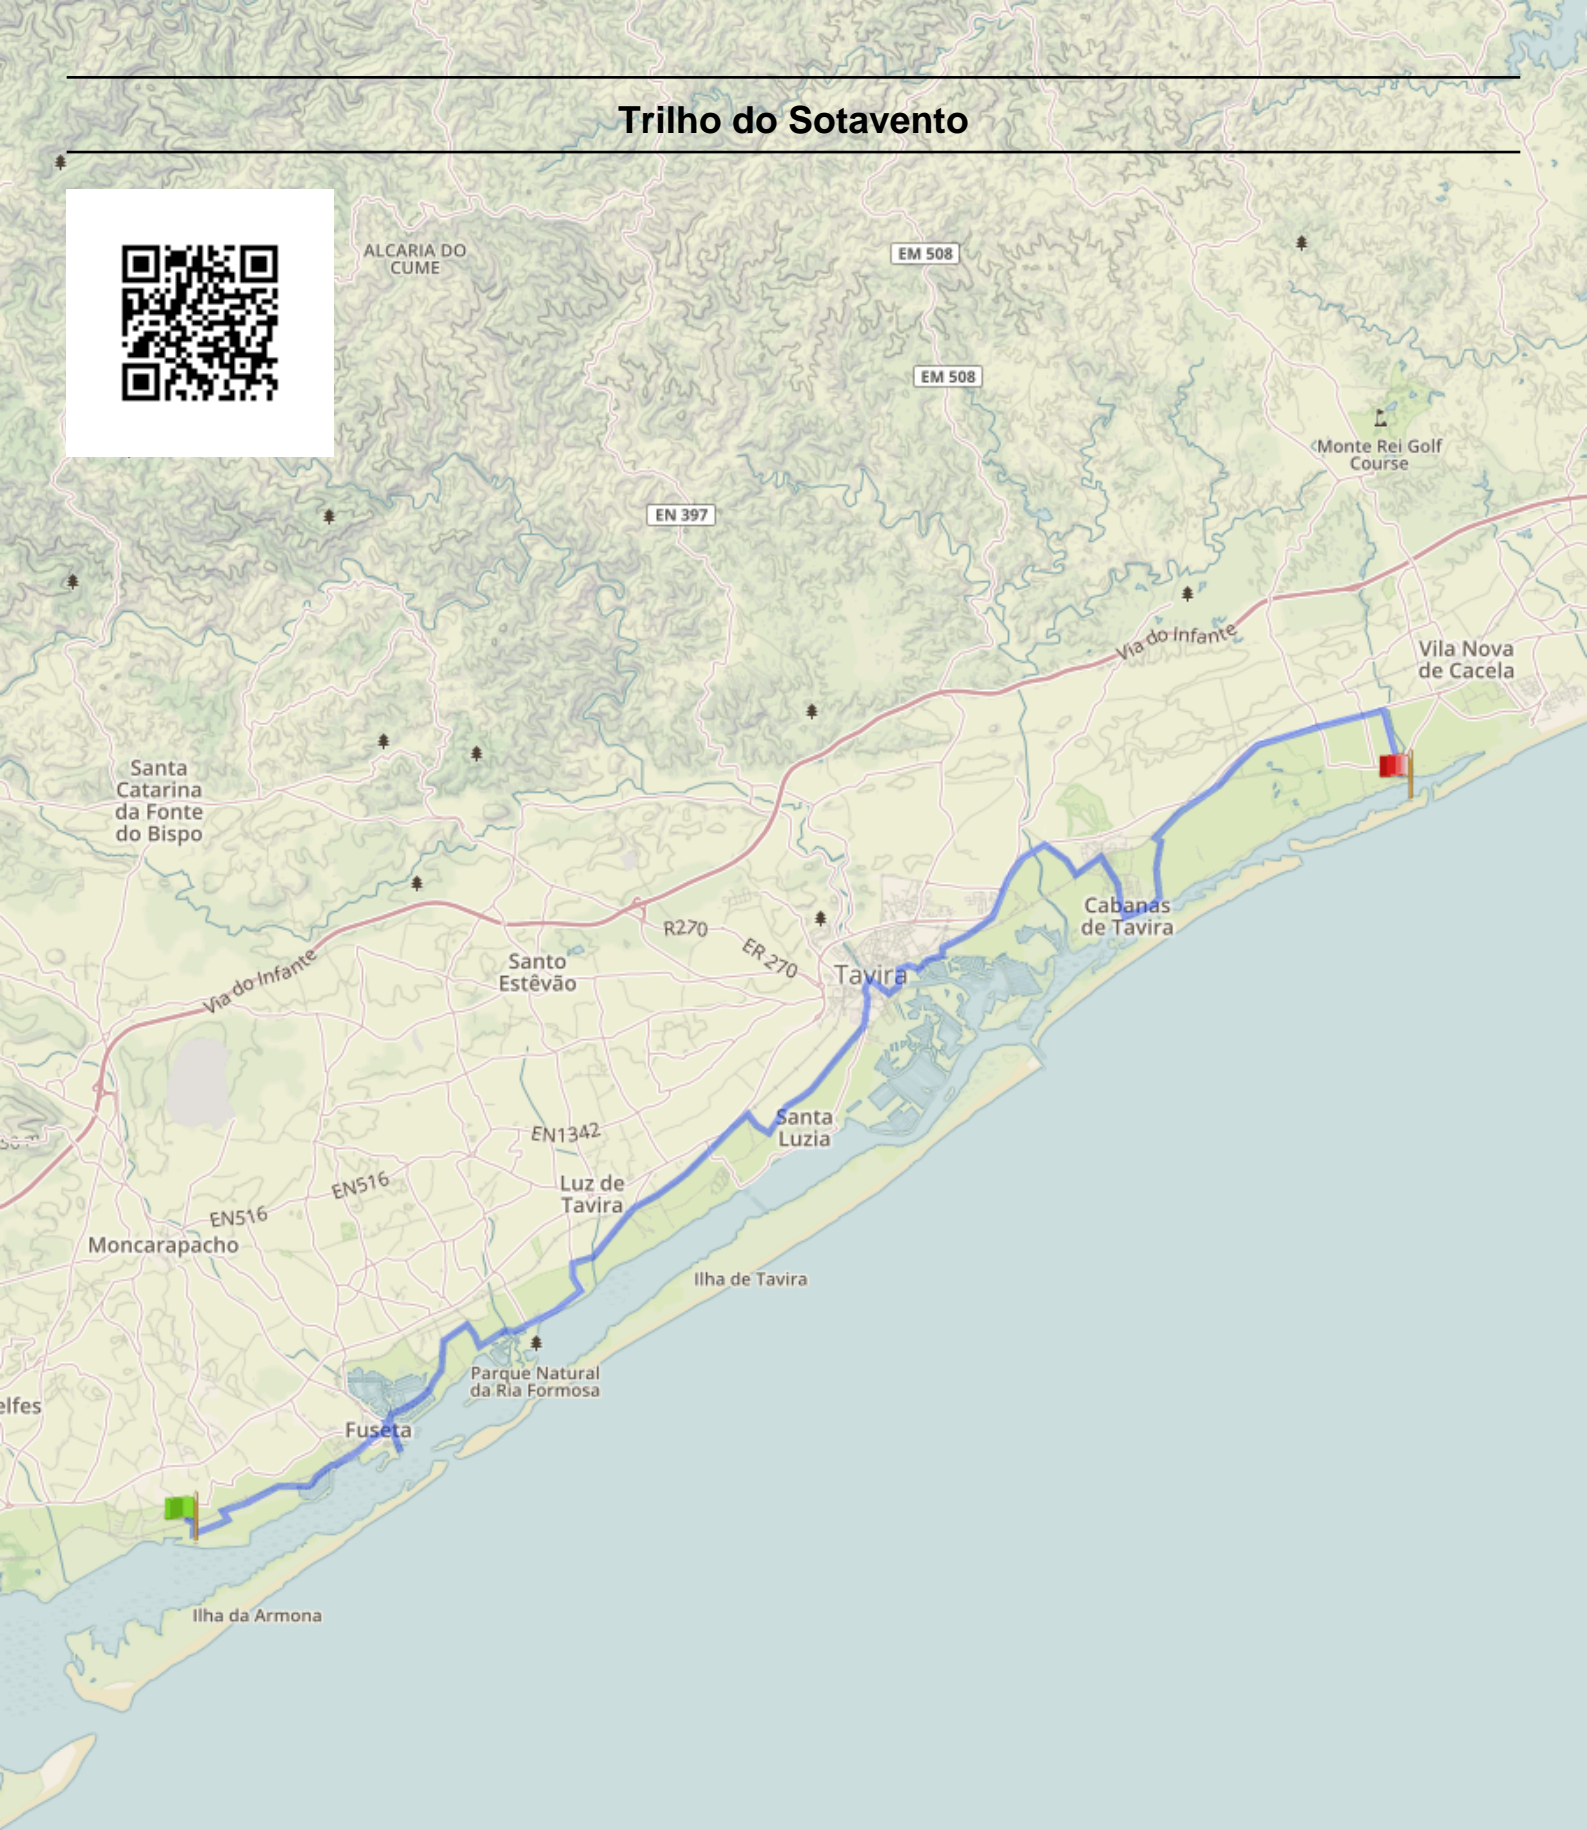

Trilho do Sotavento

33.3 km (one-way trip)

Total climb: 244 m, Total descent: 232 m

Altitude range 45 m (Altitude from: 2 m to 47 m)