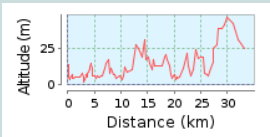

Trilho do Sotavento

33.3 km (one-way trip)

Total climb: 244 m, Total descent: 232 m

Altitude range 45 m (Altitude from: 2 m to 47 m)