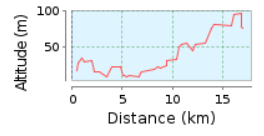

Trilho do Barlavento

17.04 km (one-way trip)

Total climb: 184 m, Total descent: 127 m

Altitude range 91 m (Altitude from: 6 m to 97 m)