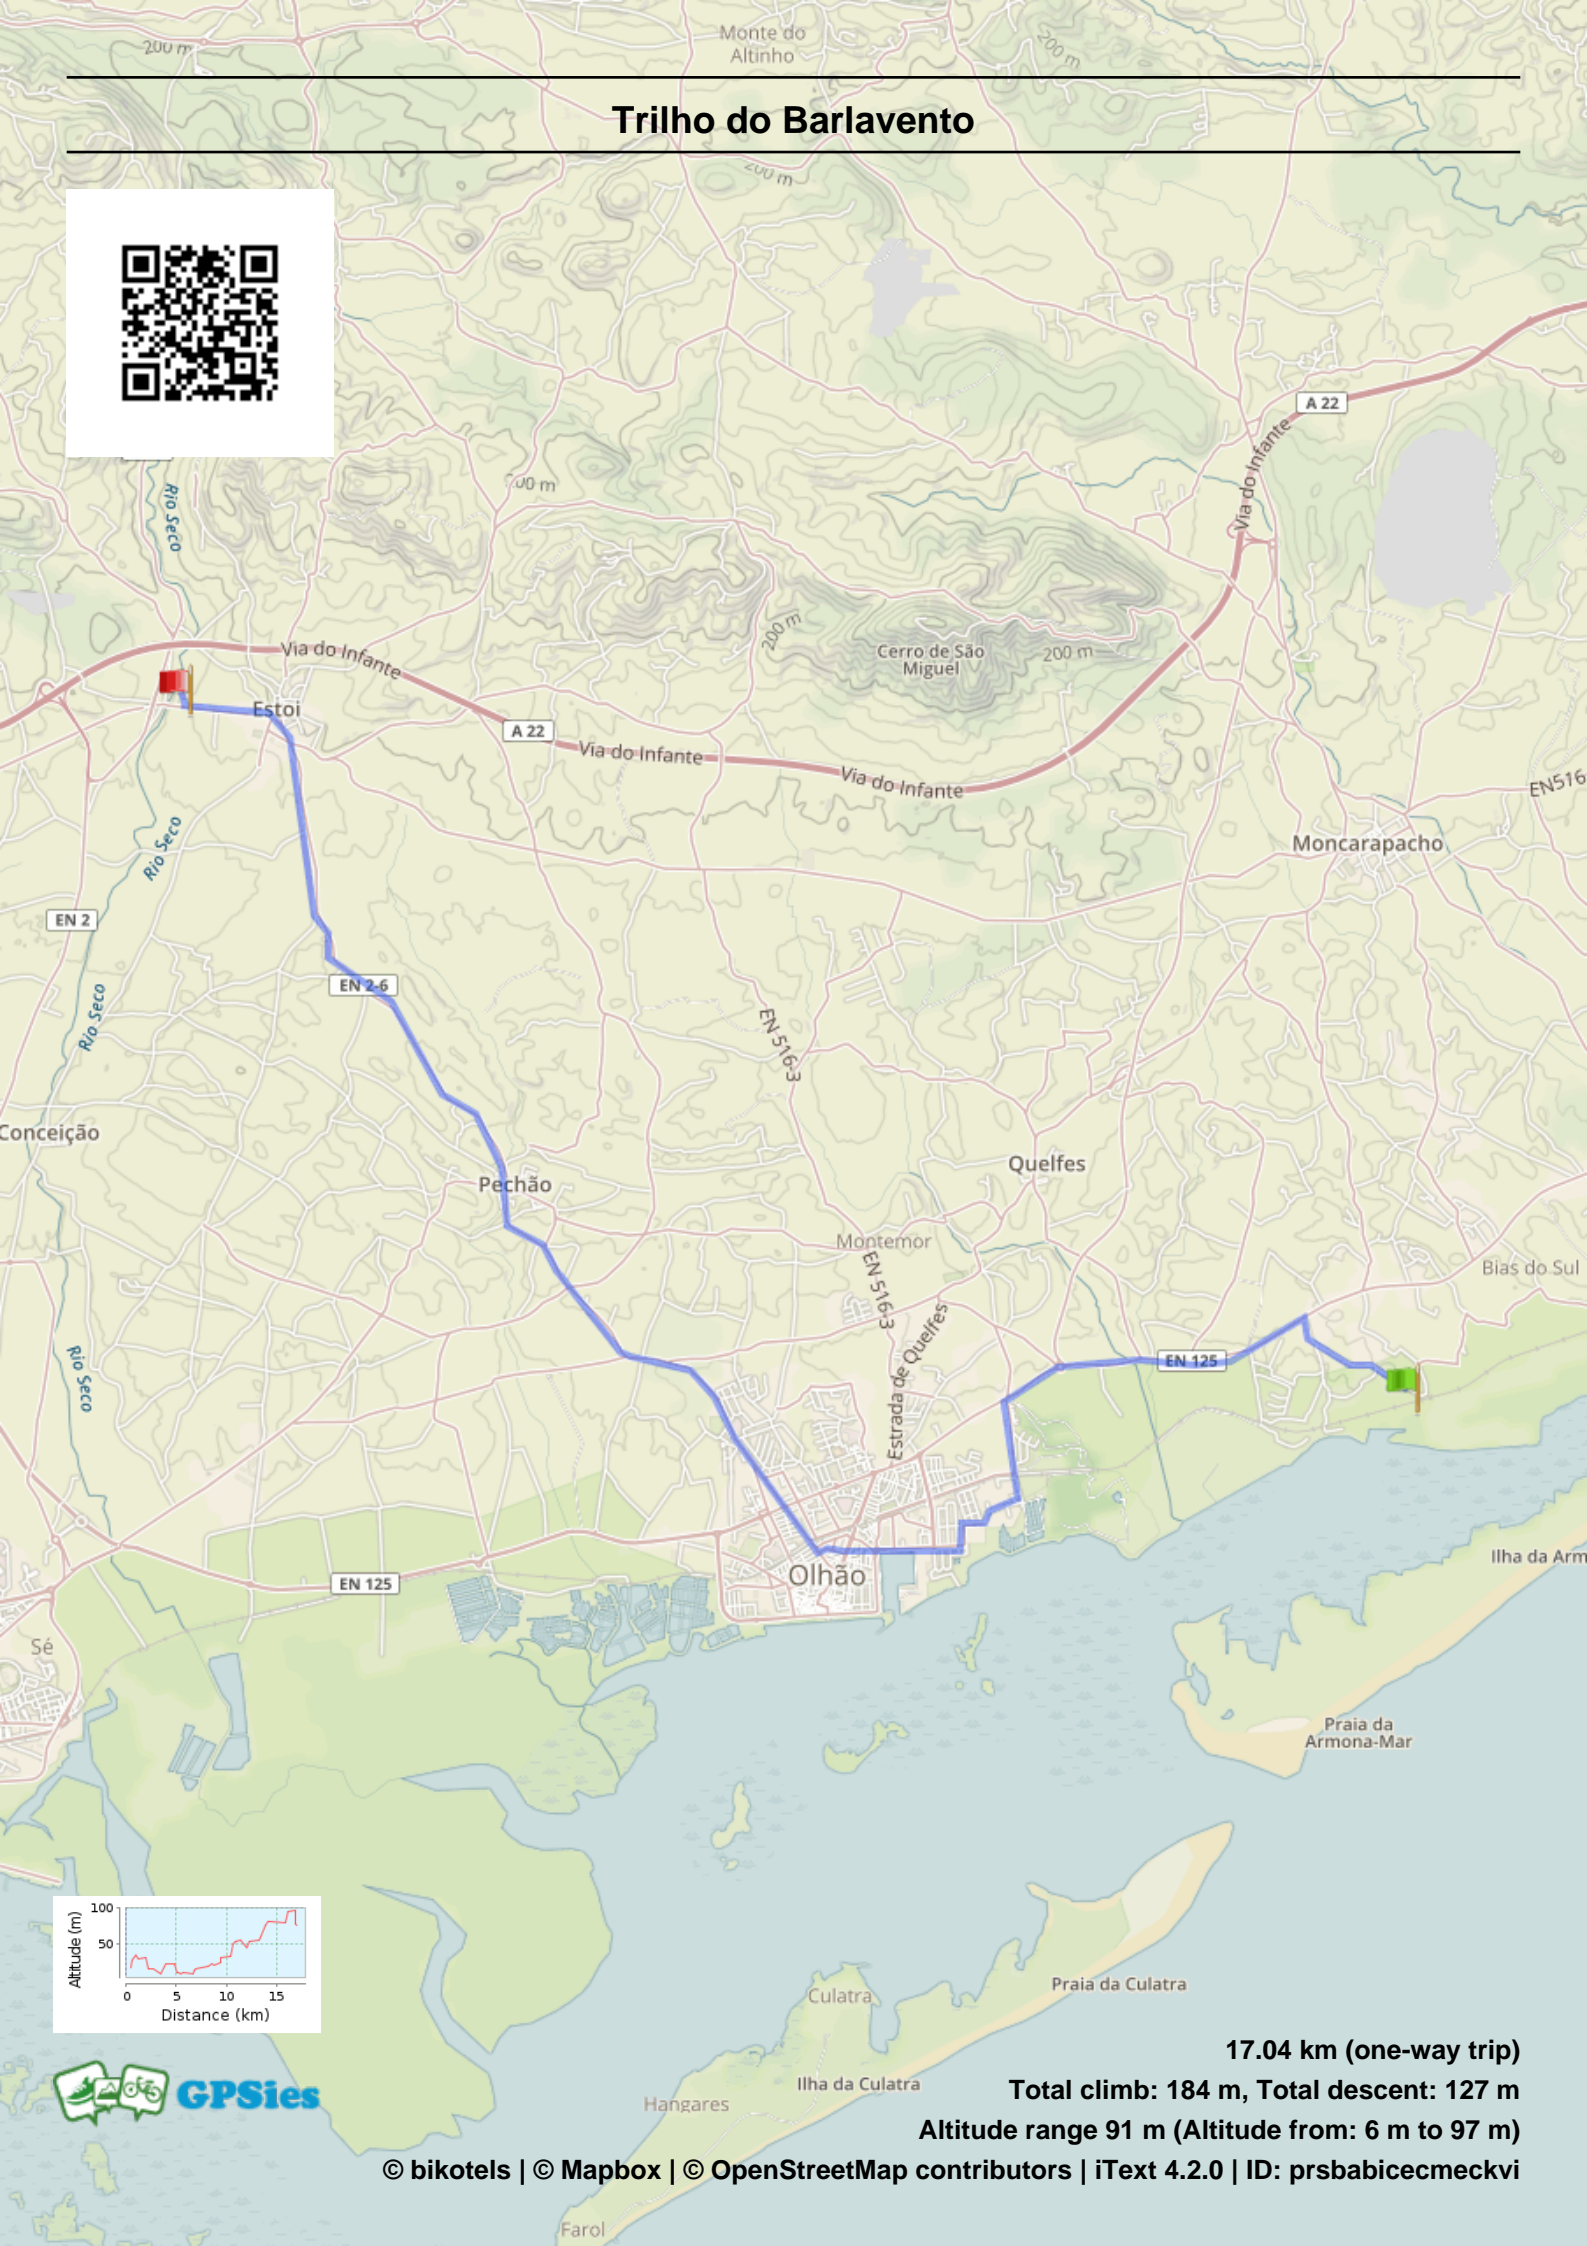

Trilho do Barlavento

17.04 km (one-way trip)

Total climb: 184 m, Total descent: 127 m

Altitude range 91 m (Altitude from: 6 m to 97 m)