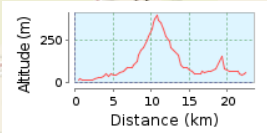

Trilho do Barrocal

22.43 km (one-way trip)

Total climb: 557 m, Total descent: 512 m

Altitude range 390 m (Altitude from: 12 m to 402 m)