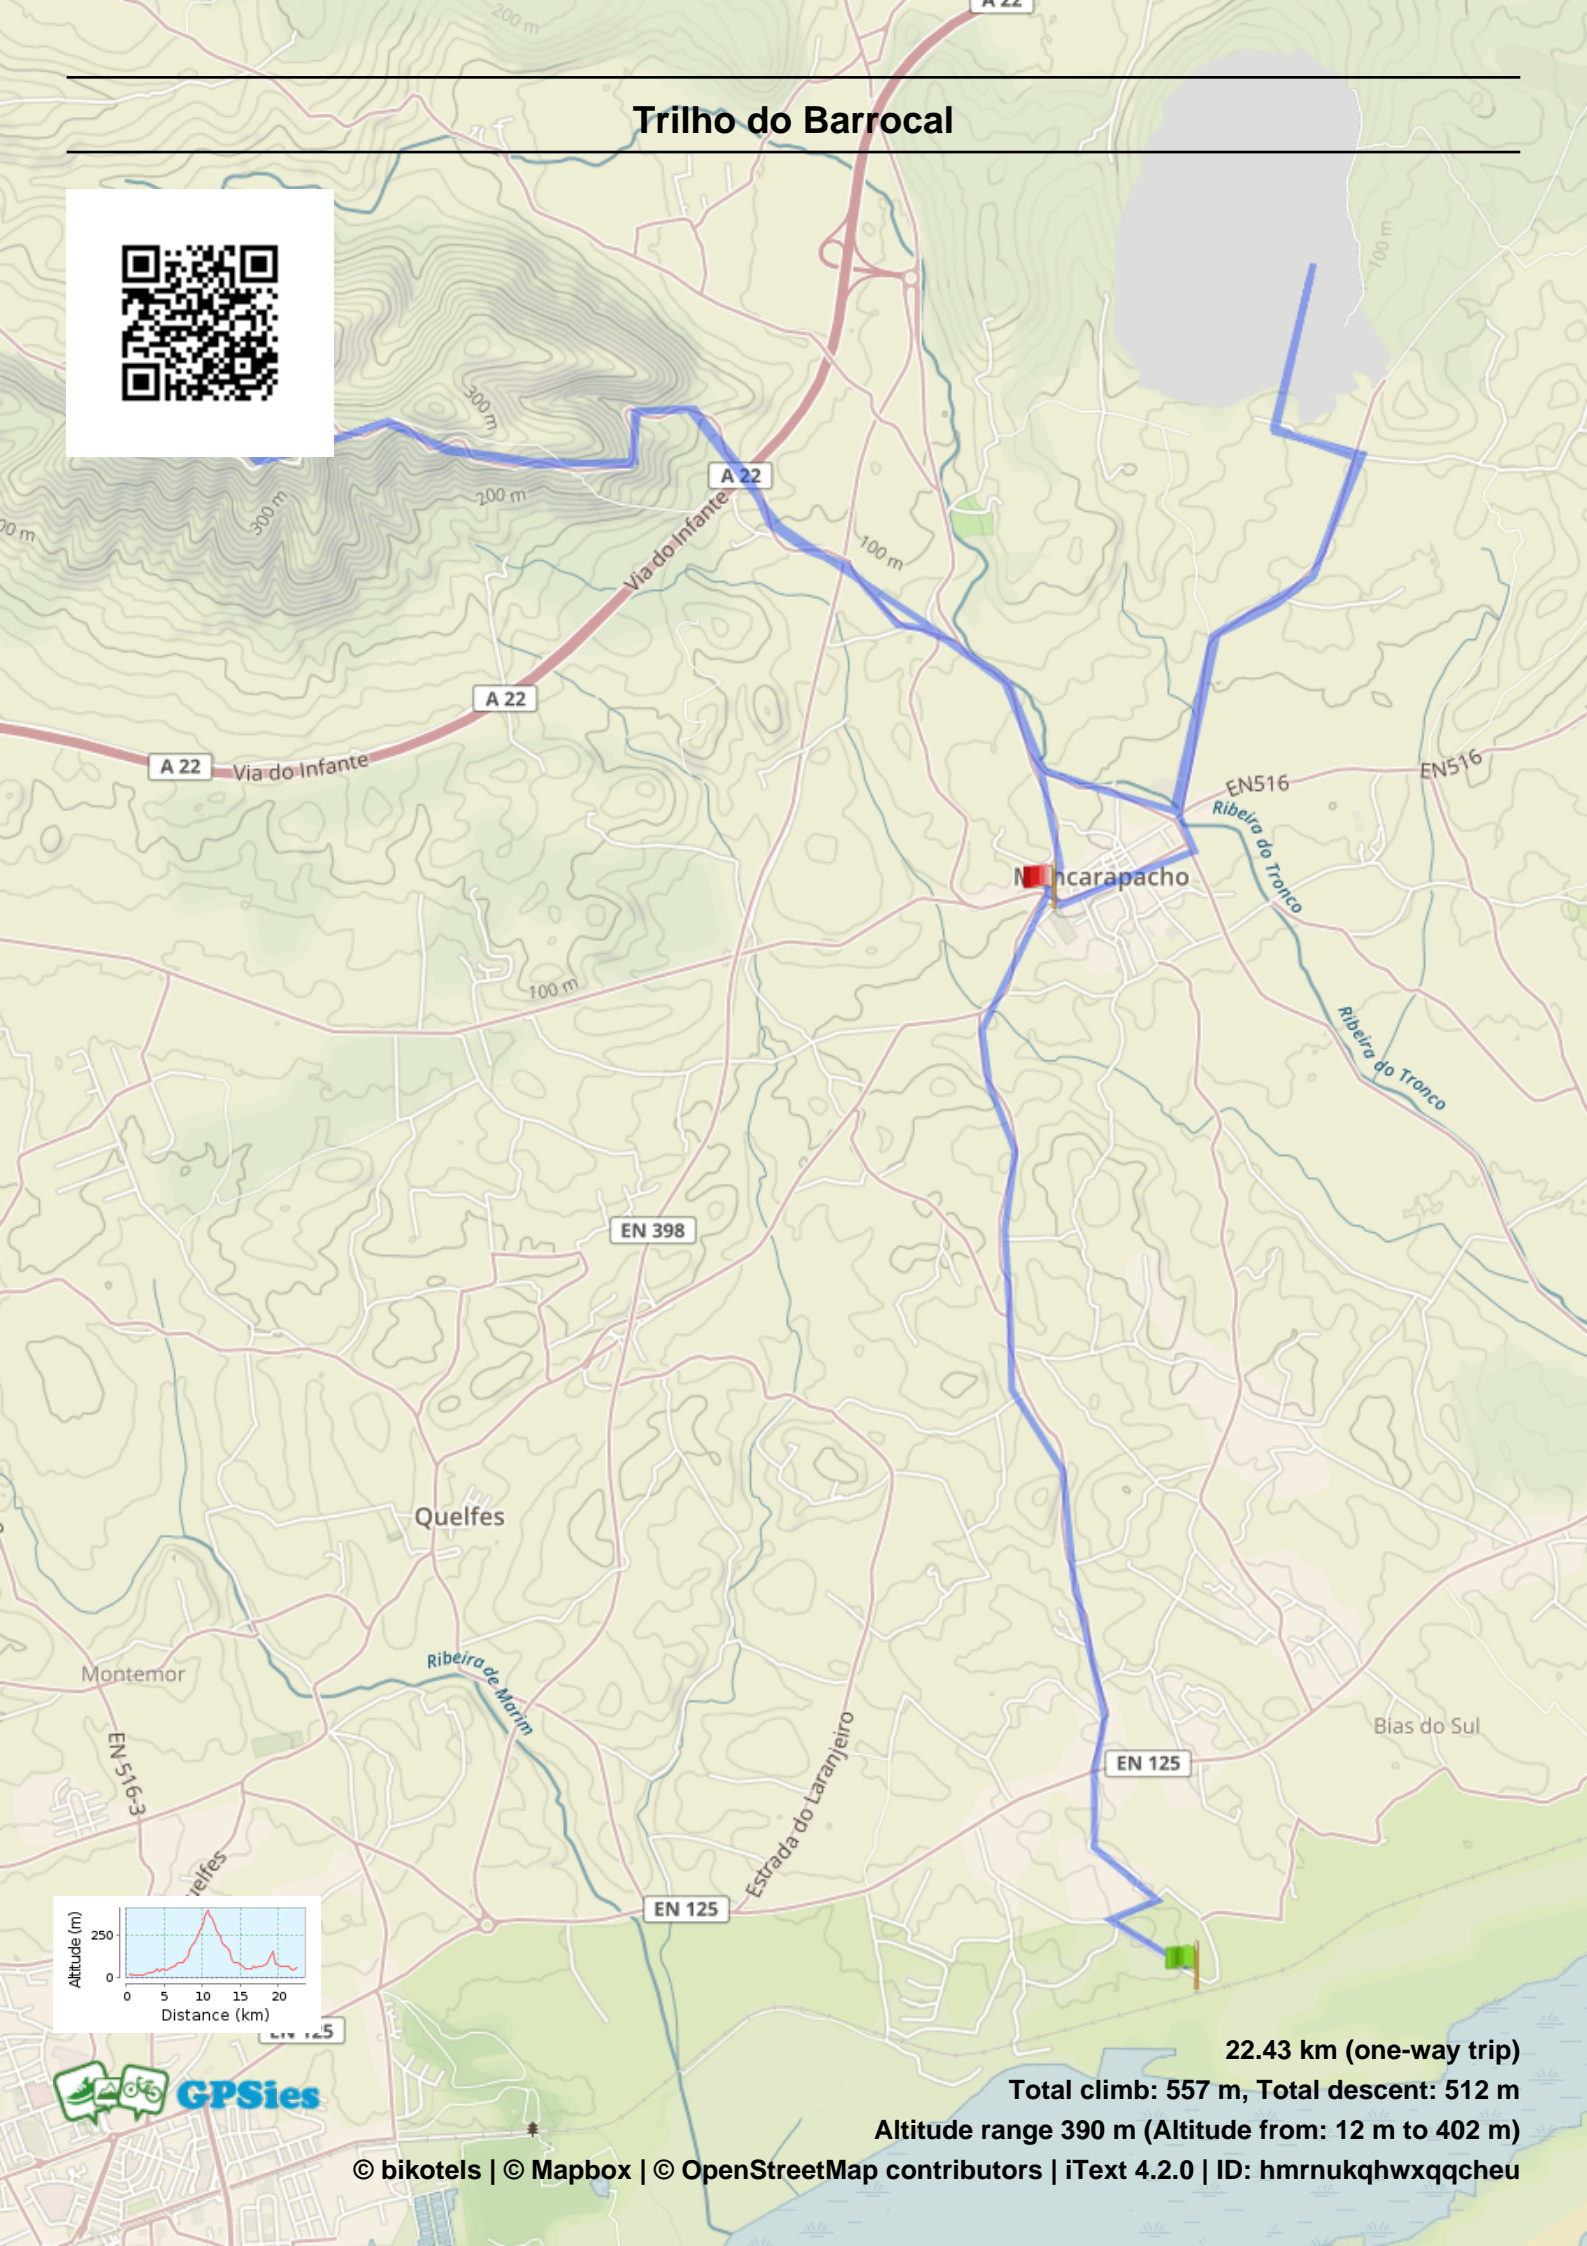

Trilho do Barrocal

22.43 km (one-way trip)

Total climb: 557 m, Total descent: 512 m

Altitude range 390 m (Altitude from: 12 m to 402 m)