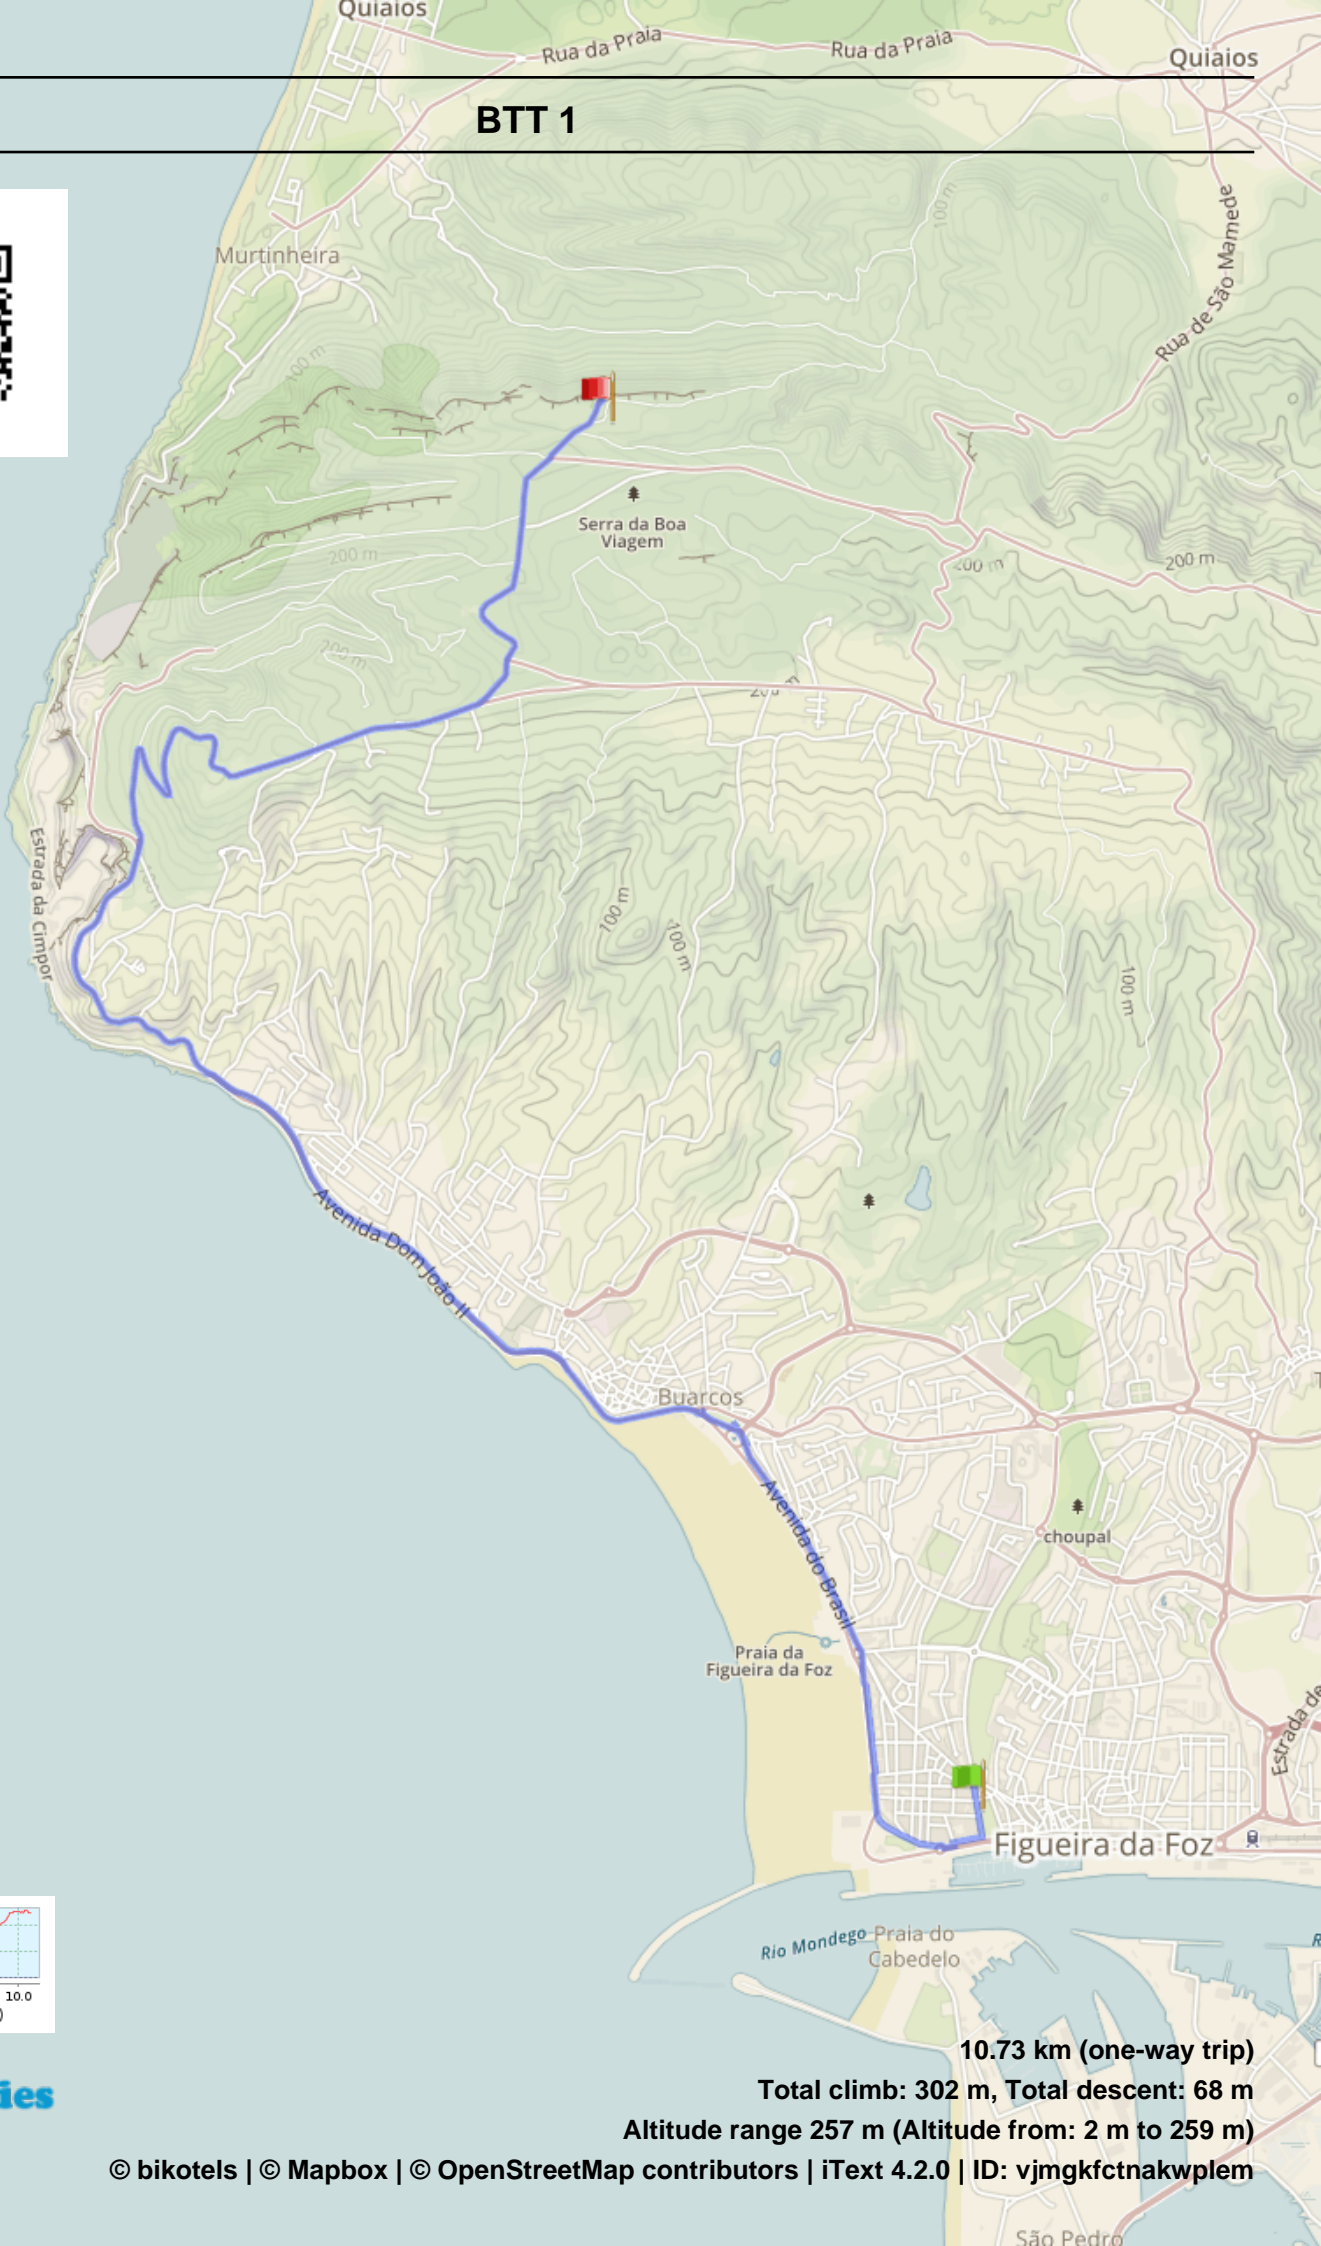

BTT 1

10.73 km (one-way trip)

Total climb: 302 m, Total descent: 68 m

Altitude range 257 m (Altitude from: 2 m to 259 m)

© bikotels | © Mapbox | © OpenStreetMap contributors | iText 4.2.0 | ID: vjmgkfctnkwplem