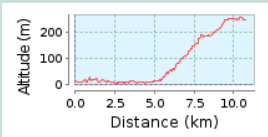

BTT 1

10.73 km (one-way trip)

Total climb: 302 m, Total descent: 68 m

Altitude range 257 m (Altitude from: 2 m to 259 m)

© bikotels | © Mapbox | © OpenStreetMap contributors | iText 4.2.0 | ID: vjmgkfctnkwplem