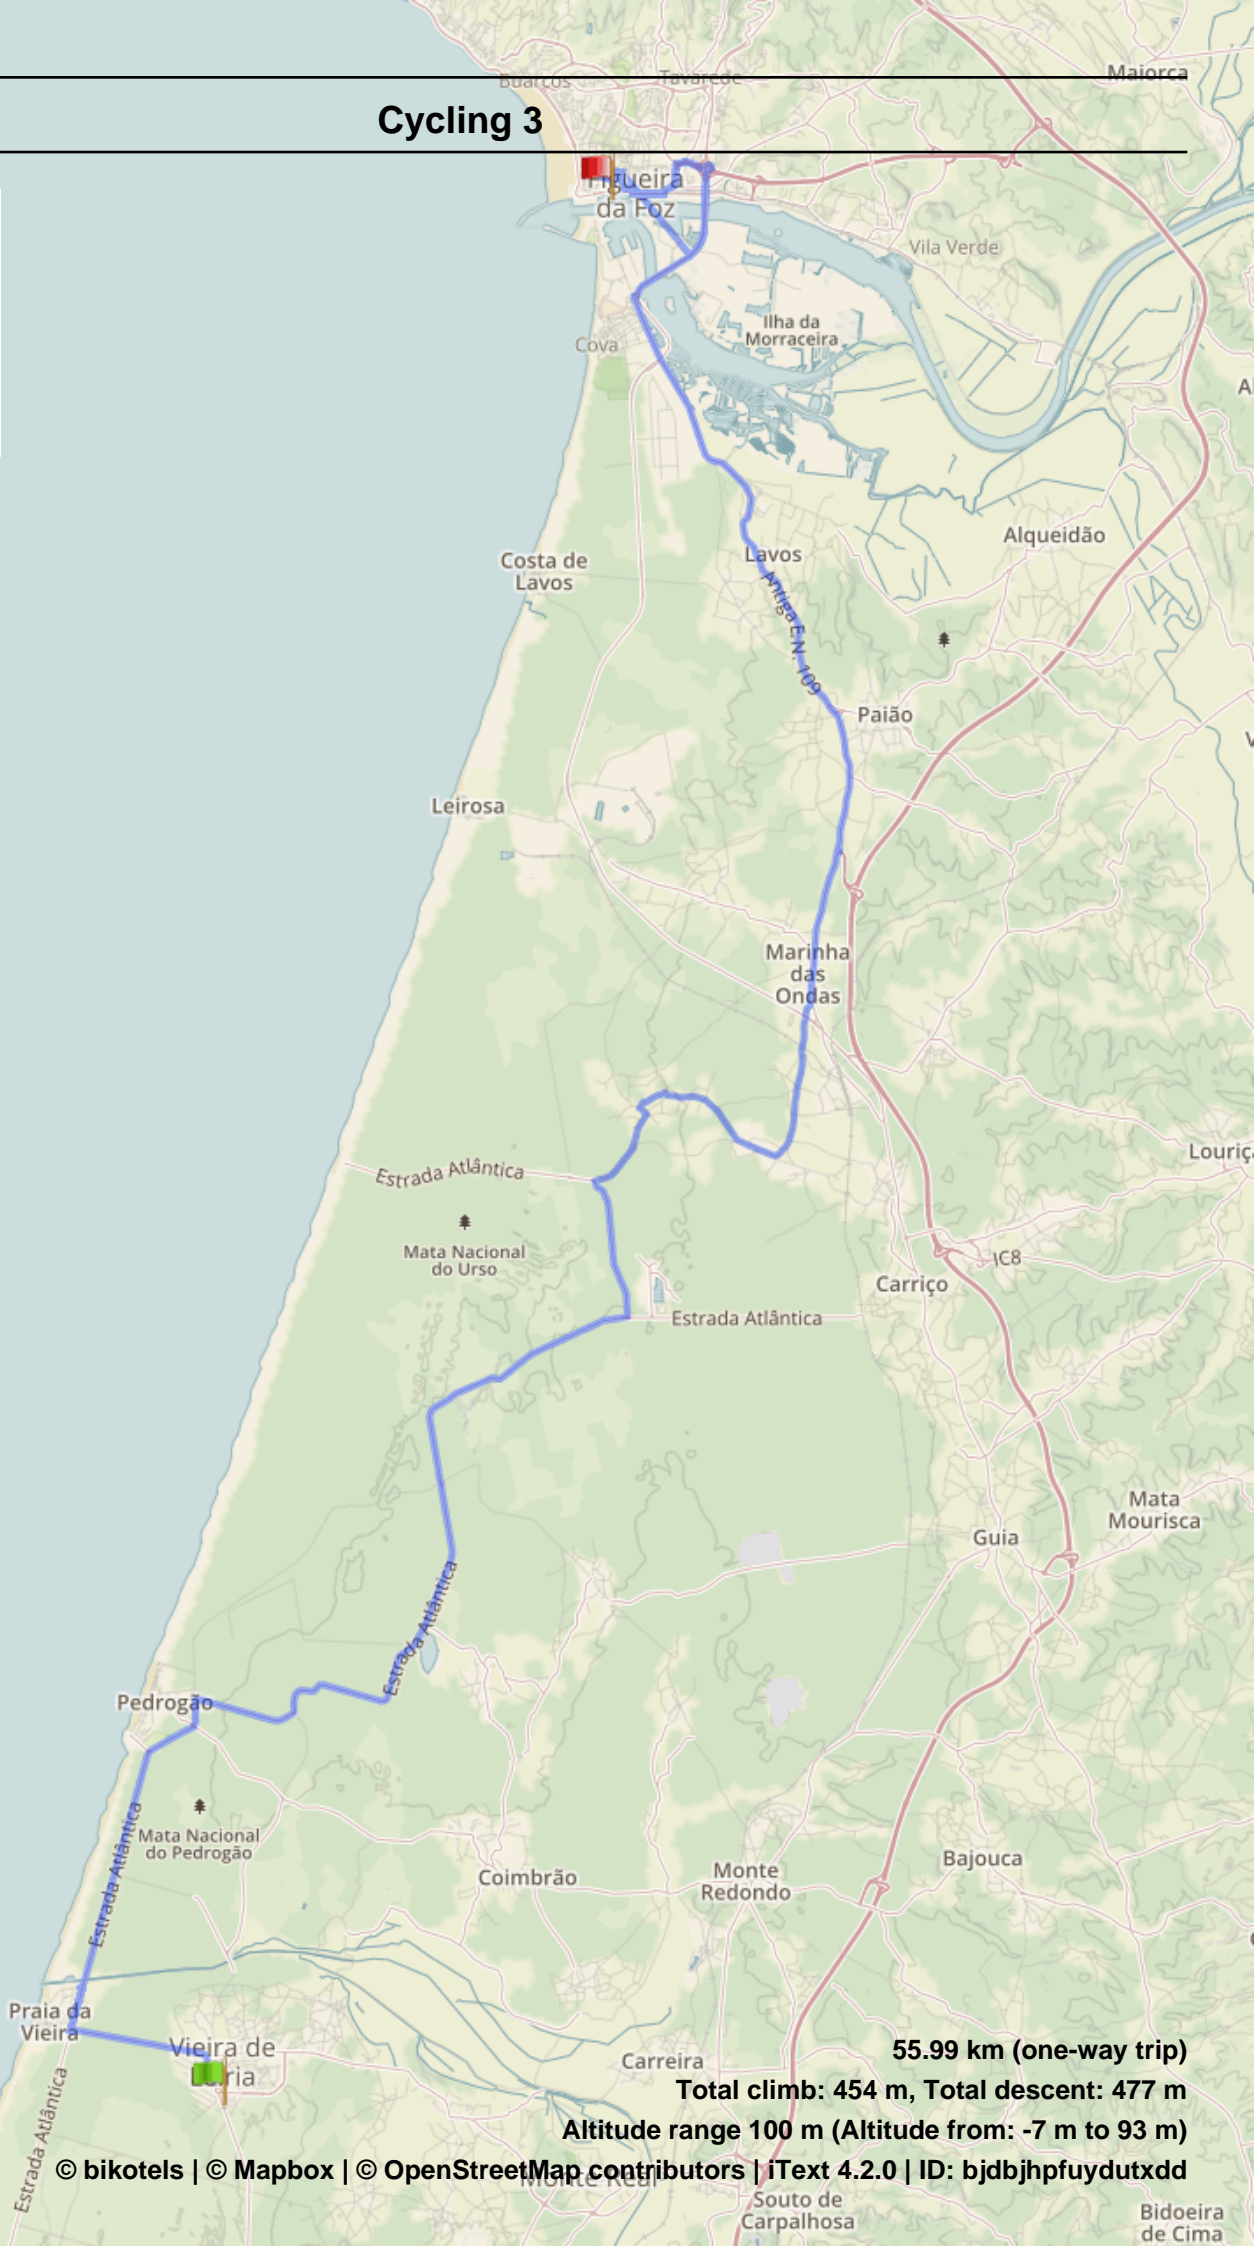

Cycling 3

55.99 km (one-way trip)

Total climb: 454 m, Total descent: 477 m

Altitude range 100 m (Altitude from: -7 m to 93 m)

© bikotels | © Mapbox | © OpenStreetMap contributors | iText 4.2.0 | ID: bjbjhpufyutxd

Bidoeira de Cima